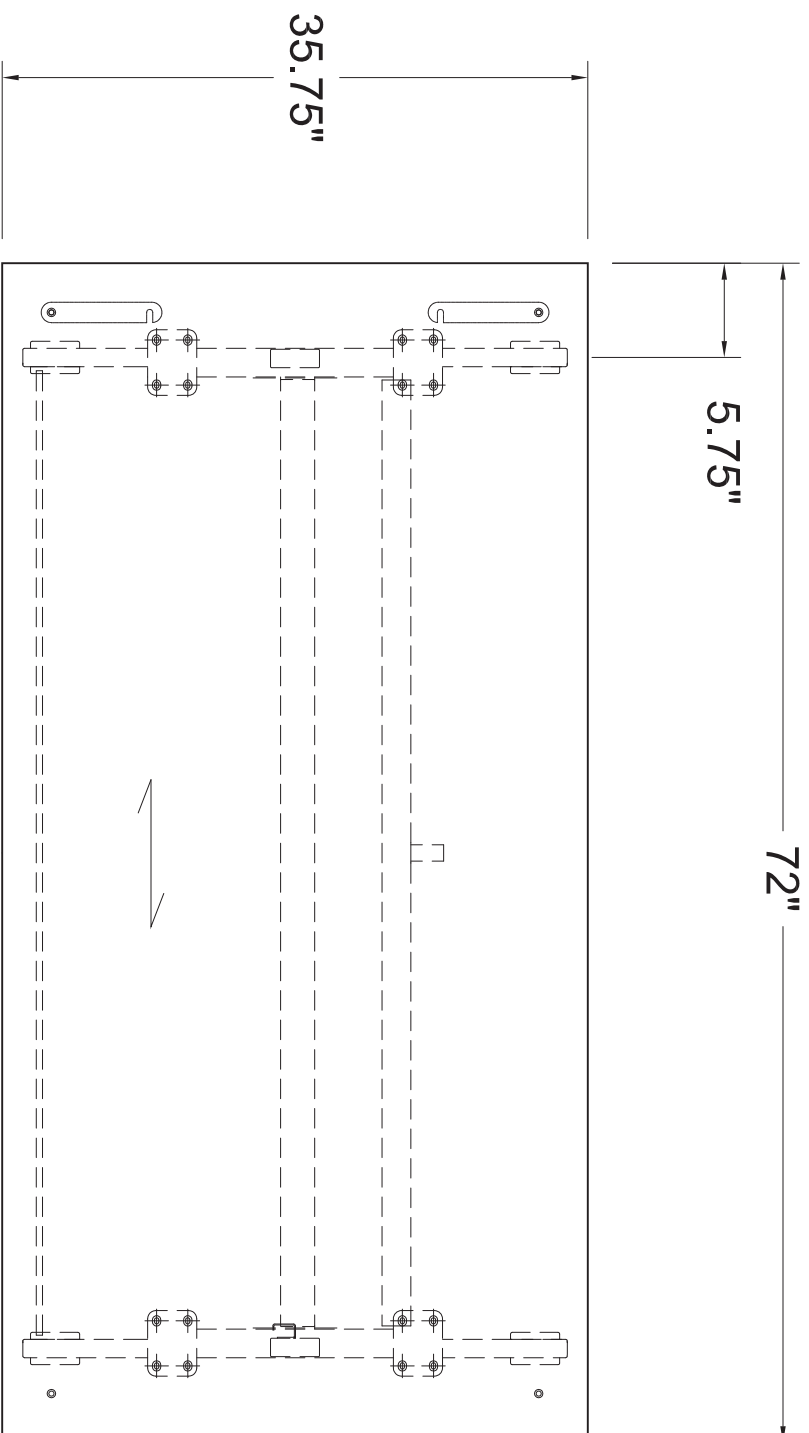

PLAN VIEW

72" x *36" METRONOME FLIP TOP TABLE

THIS DRAWING IS CONFIDENTIAL AND PROPRIETARY. NO PART OF THIS DRAWING MAY BE COPIED, DISCLOSED TO ANY THIRD PARTY OR USED FOR ANY PURPOSE WITHOUT THE EXPRESS WRITTEN AUTHORIZATION OF NIENKAMPER FURNITURE & ACCESSORIES

* DENOTES NOMINAL TABLE DEPTH